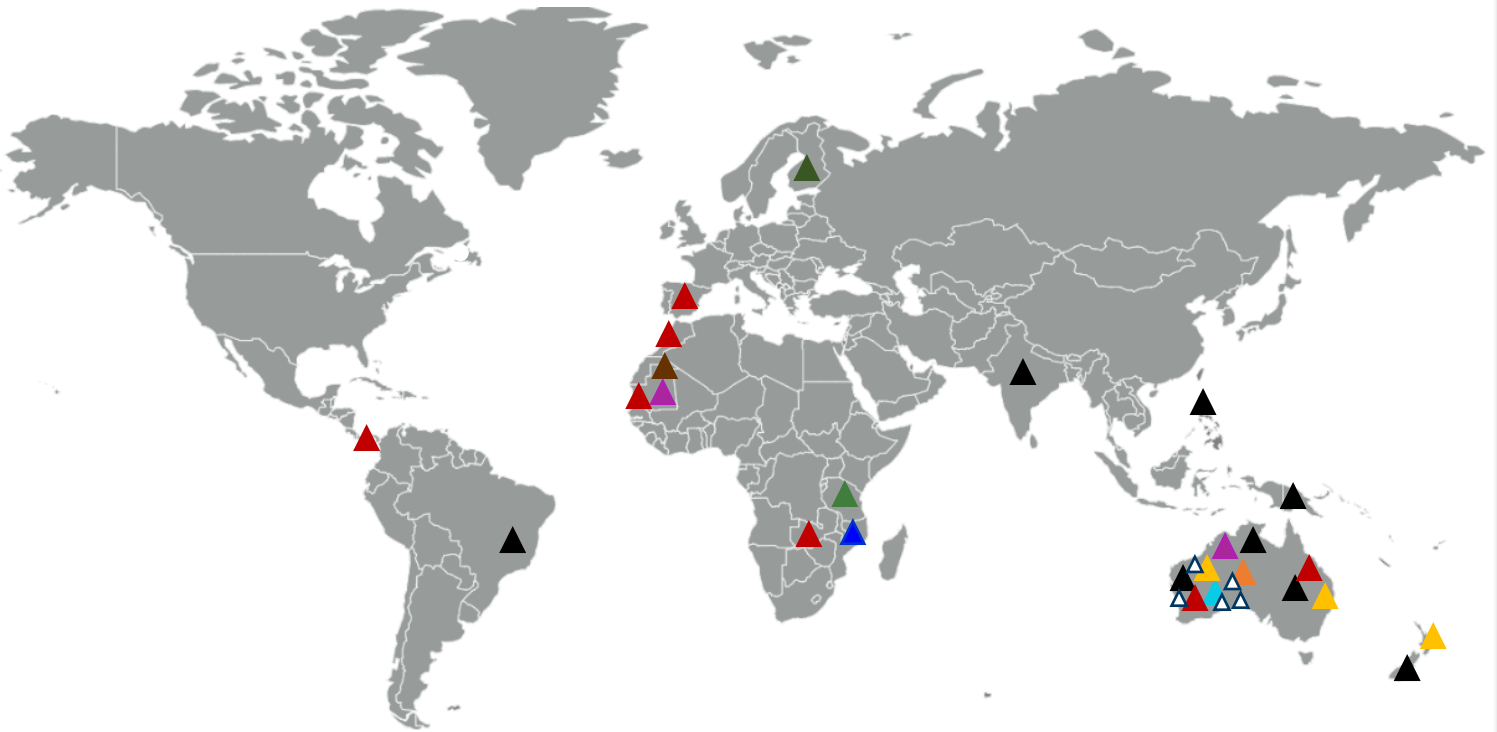

Industrial Cleaning

CPC Engineering is proud to announce it has signed a licensing agreement with Multi Solutions in Australia.

CPC is a leading mid-tier provider of engineering design, construction and maintenance services to the minerals resource sector. Multi Solutions serves marine and land based industries with innovative, efficient and environmentally friendly products and services for eco-cleaning all types of closed water systems.

The CPC and Multi Solutions partnership agreement will enable Environmental friendly cleaning services to be provided to their client base.

CPC's presence in Perth, Kalgoorlie, Kambalda, Port Hedland, Ravensthorpe and Esperance, will open up the ability to provide for all Multi Solutions products and systems to be included into the CPC suite of services.

- ▲ Base Metals
Copper
Lead
Nickel
Zinc
- ▲ Precious Metals
Gold
Silver
- ▲ Transition Metals
Scandium
Tungsten
- ▲ Iron Ore
- ▲ Graphite

- ▲ Tin
- ▲ Water treatment
- ▲ Mineral Sands
- ▲ Lithium
- ▲ Chromite
- ▲ CPC Location